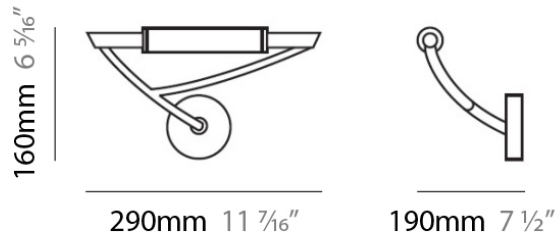

WINGS SURFACE

D83033

GENERAL

Series: Wings _____
Brand: Panzeri _____
Division: Design _____
Mounting Type: Surface _____
Mounting Location: Wall _____
Subcategory: Ambient _____

PHYSICAL

Shape: Abstract _____
Length (mm): 290 _____
Length (in): 11 1/2 _____
Height (mm): 160 _____
Height (in): 6 1/4 _____
Extension (mm): 190 _____
Extension (in): 7 1/2 _____
Light Distribution: Omnidirectional _____
Weight (kg): 1.23 _____
Weight (lbs): 2.7 _____
Diffuser: Matte White Printed Pyrex _____
Fixture Finish: Chrome _____
Fixture Material: Metal _____

ELECTRICAL

Number of Lamps: 1 _____
Lamp Type: LED Retrofit / Halogen _____
Lamp Shape: T3Q (119mm) _____
Bulb Included: Bulb Not Included _____
Total Output Wattage (W): 36 / 200 _____
Max. Wattage Per Lamp (W): 36 / 200 _____
Lamp Base: RSC _____
Input Voltage (V): 120 _____

LED

OPTICAL

RATINGS AND CERTIFICATIONS

Certified By: CSA Certified to UL and CSA Standards _____
IP rating: IP20 _____