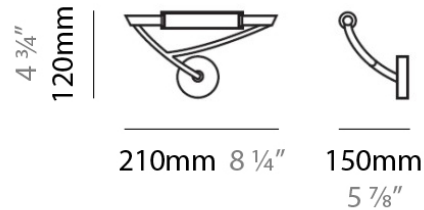

WINGS SURFACE

D83060

GENERAL

Series: Wings
Brand: Panzeri
Division: Design
Mounting Type: Surface
Mounting Location: Wall
Subcategory: Sconce

PHYSICAL

Shape: Abstract
Length (mm): 210
Length (in): 8 1/4
Height (mm): 120
Height (in): 4 3/4
Extension (mm): 150
Extension (in): 5 7/8
Light Distribution: Omnidirectional
Weight (kg): 0.82
Weight (lbs): 1.80
Diffuser: Matte White Printed Pyrex
Fixture Material: Metal

ELECTRICAL

Number of Lamps: 1
Lamp Type: LED Retrofit
Lamp Shape: T3
Bulb Included: Bulb Not Included
Total Output Wattage (W): 23
Max. Wattage Per Lamp (W): 23
Lamp Base: RSC
Input Voltage (V): 120

LED

OPTICAL

RATINGS AND CERTIFICATIONS

Certified By: CSA Certified to UL and CSA Standards
IP rating: IP40