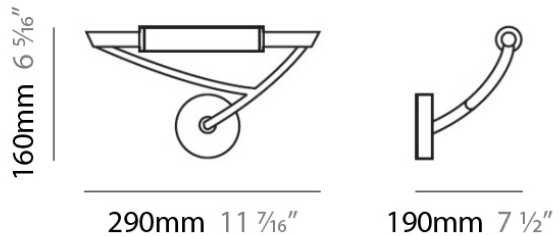

WINGS SURFACE

D83035

GENERAL

Series: Wings _____
Brand: Panzeri _____
Division: Design _____
Mounting Type: Surface _____
Mounting Location: Wall _____
Subcategory: Ambient _____

PHYSICAL

Shape: Abstract _____
Length (mm): 290 _____
Length (in): 11 1/2 _____
Height (mm): 160 _____
Height (in): 6 1/4 _____
Extension (mm): 190 _____
Extension (in): 7 1/2 _____
Light Distribution: Omnidirectional _____
Weight (kg): 1.23 _____
Weight (lbs): 2.7 _____
Diffuser: Matte White Printed Pyrex _____
Fixture Finish: Chrome _____
Fixture Material: Metal _____

ELECTRICAL

Number of Lamps: 1 _____
Lamp Type: LED Retrofit _____
Lamp Shape: T3 _____
Bulb Included: Bulb Not Included _____
Total Output Wattage (W): 20 _____
Max. Wattage Per Lamp (W): 20 _____
Lamp Base: RSC _____
Input Voltage (V): 120 _____

LED

OPTICAL

RATINGS AND CERTIFICATIONS

Certified By: CSA Certified to UL and CSA Standards _____
IP rating: IP20 _____