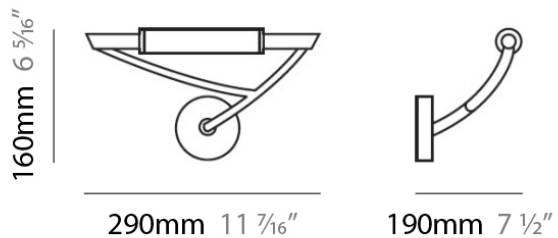

WINGS SURFACE

D83036

GENERAL

Series: Wings _____
Brand: Panzeri _____
Division: Design _____
Mounting Type: Surface _____
Mounting Location: Wall _____
Subcategory: Ambient _____

PHYSICAL

Shape: Abstract _____
Length (mm): 290 _____
Length (in): 11 1/2 _____
Height (mm): 160 _____
Height (in): 6 1/4 _____
Extension (mm): 190 _____
Extension (in): 7 1/2 _____
Light Distribution: Omnidirectional _____
Weight (kg): 1.23 _____
Weight (lbs): 2.7 _____
Diffuser: Matte White Printed Pyrex _____
Fixture Finish: Metallic Gray _____
Fixture Material: Metal _____

ELECTRICAL

Number of Lamps: 1 _____
Lamp Type: LED Retrofit / Halogen _____
Lamp Shape: T3 _____
Bulb Included: Bulb Not Included _____
Total Output Wattage (W): 28 / 200 _____
Max. Wattage Per Lamp (W): 28 / 200 _____
Lamp Base: RSC _____
Input Voltage (V): 120 _____

LED

OPTICAL

RATINGS AND CERTIFICATIONS

Certified By: CSA Certified to UL and CSA Standards _____
IP rating: IP20 _____