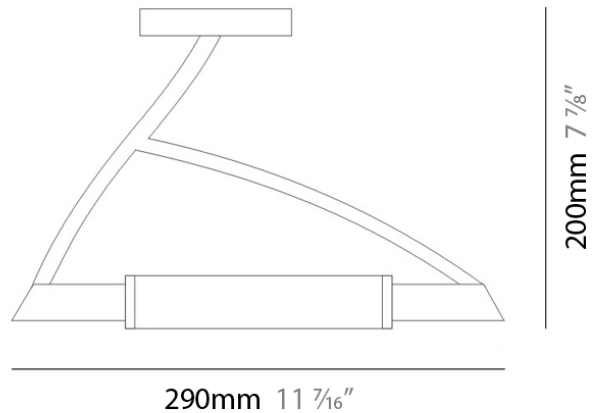

WINGS SURFACE

D82018

GENERAL

Series: Wings
Brand: Panzeri
Division: Design
Mounting Type: Surface
Mounting Location: Ceiling
Subcategory: Ambient

PHYSICAL

Shape: Abstract
Length (mm): 290
Length (in): 11 1/2
Height (mm): 200
Height (in): 7 3/4
Light Distribution: Omnidirectional
Weight (kg): 1.23
Weight (lbs): 2.7
Diffuser: Matte White Printed Pyrex
Fixture Finish: Metallic Gray
Fixture Material: Metal

ELECTRICAL

Number of Lamps: 1
Lamp Type: LED Retrofit / Halogen
Bulb Included: Bulb Not Included
Total Output Wattage (W): 30 / 200
Max. Wattage Per Lamp (W): 30 / 200
Lamp Base: R7s
Input Voltage (V): 120

LED

OPTICAL

RATINGS AND CERTIFICATIONS

Certified By: CSA Certified to UL and CSA Standards
IP rating: IP40